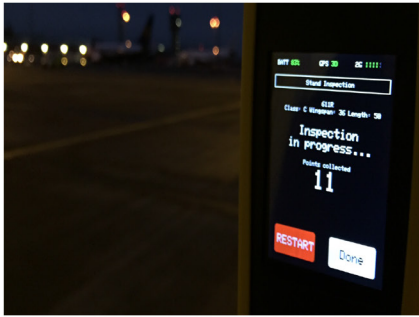

LUXOMETER

ARE YOUR STANDS SAFE & COMPLIANT?

USE A MALMS LUXOMETER TO RAPIDLY CHECK THAT YOUR APRON & STAND ILLUMINATION IS SAFE, COMPLIANT & MEETS ICAO | FAA NATIONAL STANDARDS

LUXOMETER

MALMS LUXOMETER

RAPIDLY & ACCURATELY MEASURES APRON & STAND ILLUMINATION

Inspect the luminosity around aircraft stands without having to close the stand for long periods of time. Stand details are configured using a web browser to a secure web site. The Luxometer communicates with the web site using a secure protocol over a standard mobile network data link. Stands are identified by GPS location and the details are downloaded to the Luxometer which then guides the user through the data collection process. Once complete, the result (pass or fail) is shown to the user via encrypted communications to an enterprise cloud server via the HTTPS protocol utilising SSL certificates for highly secure data transfer.

SO WHY DO AIRPORTS CHOOSE MALMS FOR PHOTOMETRIC TESTING AS PART OF THEIR PREVENTATIVE MAINTENANCE?

- MALMS Luxometer measurements are accurate and repeatable.
- MALMS Luxometer measures all the key criteria specified in ICAO, FAA and National Standards to demonstrate safety & compliance.
- No stand closure required, meaning no impact on airfield operations.
- Typical stand inspection time of approximately 2.
- Long battery life plus fast back-up battery change 'in the field' if required.
- Compact and lightweight, perfect for quick movements around the airfield environment.
- Designed for single operator use requiring little training.
- Integrated with MALMS range of test and inspection products.
- Relied upon by regulators and airport licensing authorities to provide independent evidence that an airport is operating in compliance and regulations.
- Available as a service for commissioning new stand installations.
- Flexibility for other surveys including airport car parks and outdoor public areas.